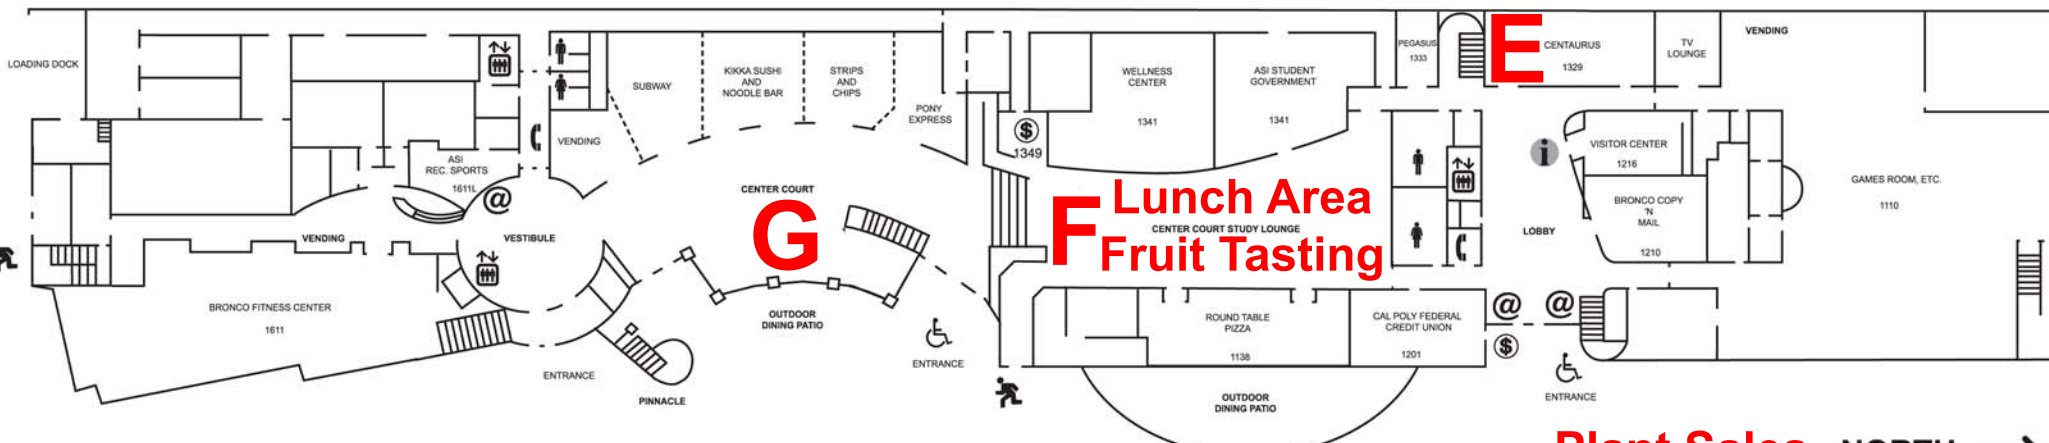

CRFG FESTIVAL OF FRUIT 2010

CAL POLY POMONA

CONFERENCE ROOMS AT BRONCO STUDENT CENTER

UPPER LEVEL

LOWER LEVEL

Plant Sales NORTH →

Key		
	AUTOMATIC DOOR	
	MEN'S RESTROOM	
	EMAIL STATION	
	ELEVATOR	
	INFORMATION	