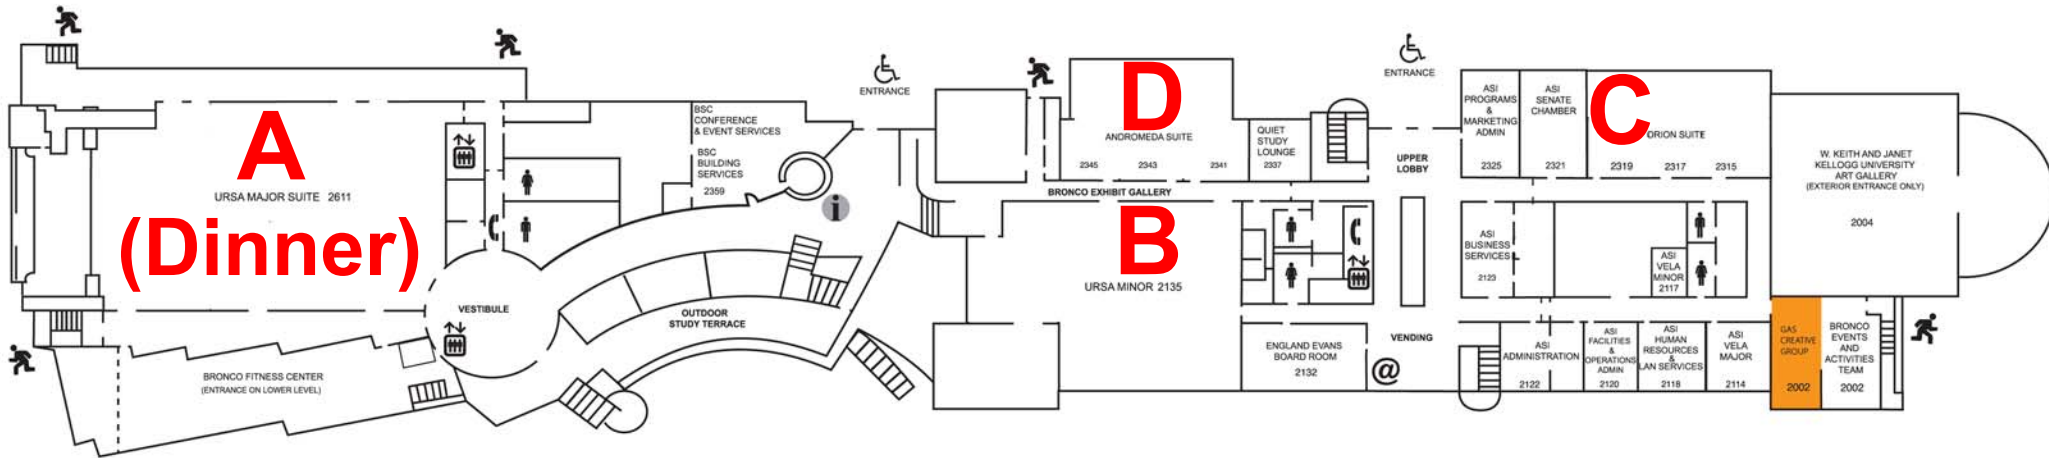

CRFG FESTIVAL OF FRUIT 2010

CAL POLY POMONA

CONFERENCE ROOMS AT BRONCO STUDENT CENTER

UPPER LEVEL

LOWER LEVEL

Plant Sales NORTH →

Key		
	AUTOMATIC DOOR	
	MEN'S RESTROOM	
	EMAIL STATION	
	ELEVATOR	
	INFORMATION	